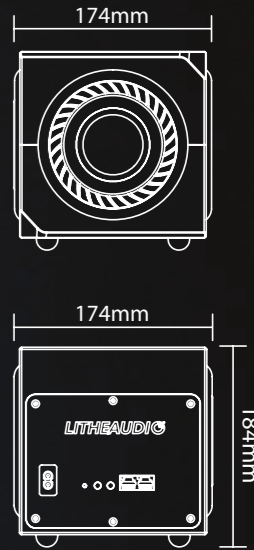

SPECIFICATIONS / FEATURES

CONNECTS VIA:

DIMENSIONS

WORKS WITH:

- AIRPLAY2 SPEAKERS
- CHROMECAST SPEAKERS
- AMAZON ALEXA
- OK GOOGLE

COMPATIBLE LITHE SPEAKERS:

- BLUETOOTH CEILING SPEAKERS VIA ALEXA
- WI-FI, PRO SERIES & IO1 VIA AIRPLAY2 & CHROMECAST