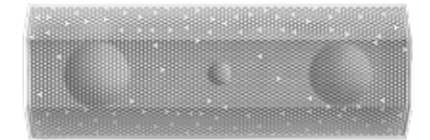

iO1 Unpainted Grille

06856