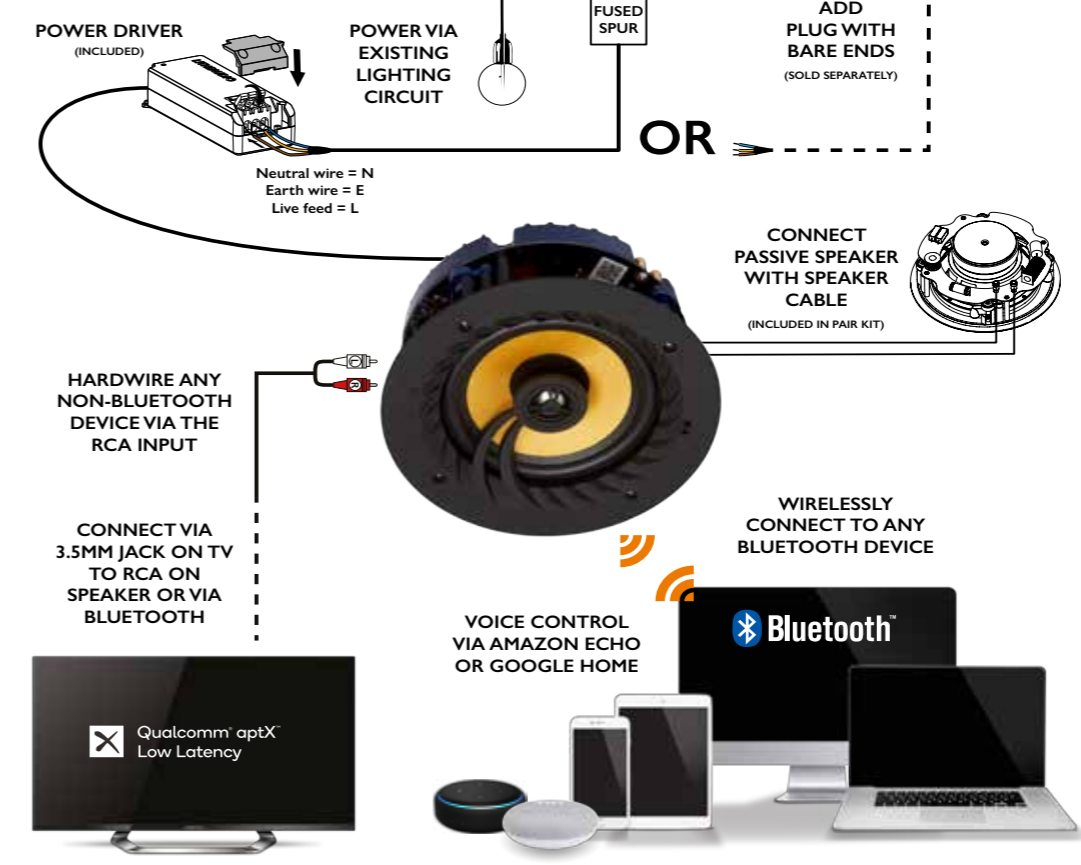

We're more than happy to help and advise on your speaker placement and product choice.

Bluetooth BATHROOM RATED CEILING SPEAKER

IDEAL FOR BATHROOMS.

Our all-in-one Wireless IP44 Bluetooth 5 Ceiling Speakers allow you to play Apple Music, Amazon Music, Spotify or any other audio streaming service from your phone. We combine an Amplifier, Bluetooth Receiver, and a High-Quality Speaker, to offer you the ideal all-in-one solution for your property.

SPECIFICATIONS / FEATURES

LITHEAUDIO CONNECTIONS DIAGRAM

DIMENSIONS

AS EASY AS FITTING A DOWNLIGHT.
JUST ADD POWER.

Features	Speaker Spec	Connectivity
30m Wireless Range Latest Bluetooth 5.0 technology built-in	Sound Quality THD+N<0.009%, 55Hz-20kHz (+/- 3dB) RMS Power: 50W RMS Impedance: 8 Ohms nominal Sensitivity (1W/1m): 90dB Digital Class D Amplifier Audio Sample Rate: 8Khz Woofer: 6.5" Woven Glass Fibre cone / Polypropylene Cone (IP44) Tweeter: 0.75" Titanium Cone Transformer Output Supply : DC24V / 2.5A IP rating: IP44 (Bathroom models only) Operating Temperature 0° to 40° C (32° to 104° F) Storage Temperature -20° to 70° C (4° to 158° F)	Bluetooth 5.0 (30m range) Works with Ok Google Works with Alexa Line in (RCA input) Qualcomm aptX Low Latency Bluetooth Setup App for Android and IOS
All-In-One Solution Amplifier & Bluetooth built-in, so all you need is power	Amplifier Built-In Powerful 50w rms class d amplifier	What's in the box Bluetooth Ceiling Speaker Power Supply Cutting template Instruction manual
30m Wireless Range Latest Bluetooth 5.0 technology built-in	Voice Control With Alexa Or Google Fully compatible with Amazon Echo and Google Home devices	
Connect To Your TV Via Bluetooth Low latency quality audio with aptx technology	RCA Input Hardwire a turntable, pc or your old iPod	
Rename Each Speaker Use the lithe setup app to configure your speakers	High-Quality Audio Delivering superb sound quality with pin sharp clarity	
Pin Protection Add a pin to the speaker for security		
SKU Codes		