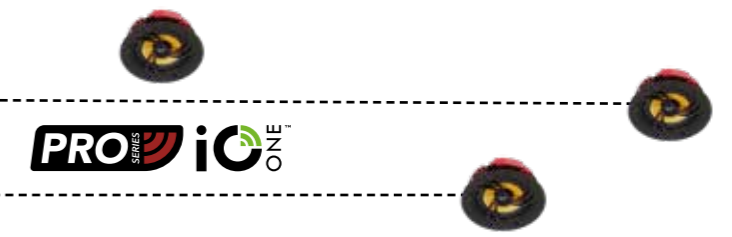

SPECIFICATIONS / FEATURES

WORKS WITH
WISA HT WIRELESSLY OR
ANY WIRED AVR'S

WIRELESS WITH WISA

wisa HT
Connects to Lithe Cinema Hub or Soundsend

Dolby ATMOS CINEMA | **DOLBY TRUEHD MUSIC**