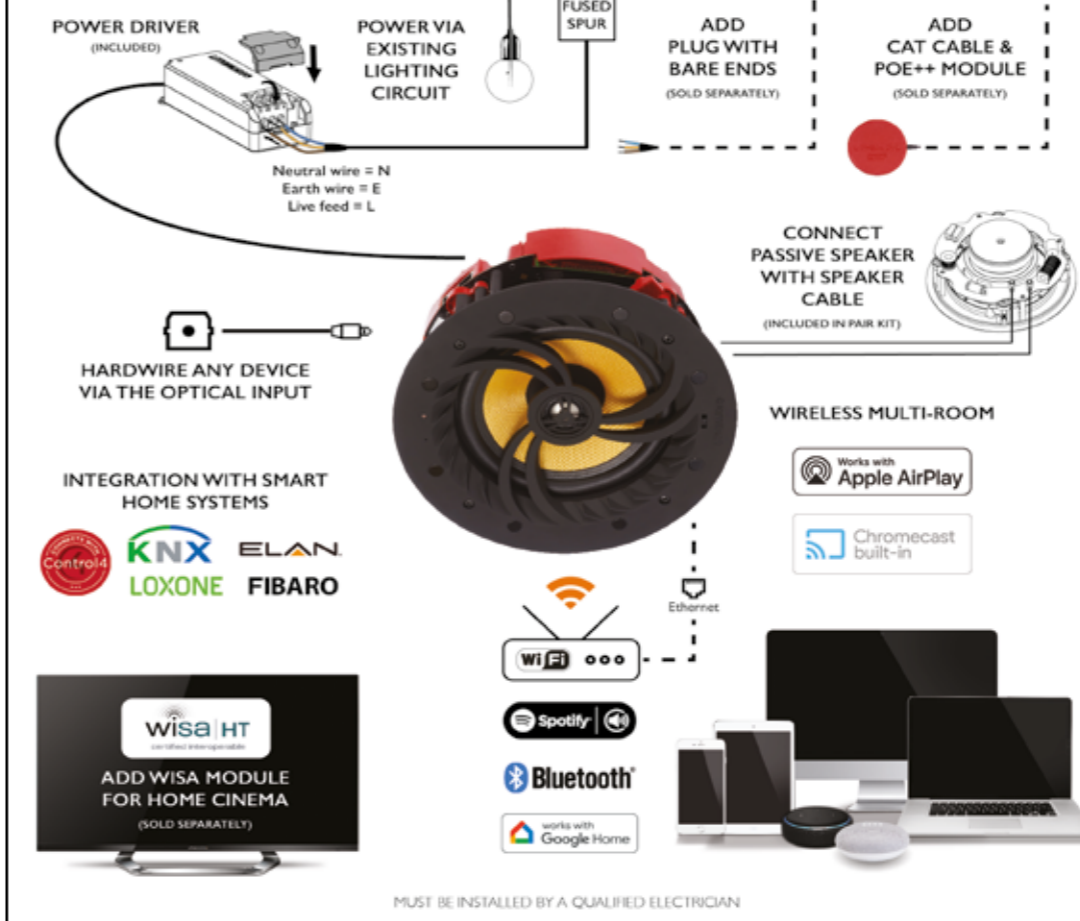

VOICE CONTROL

Works wirelessly via Alexa, Google Home or Siri

BOLT-ONS

With optional WISA and PoE bolt-ons as well as firmware and app updates this ceiling speaker has been designed with longevity in mind

AWARD WINNING

Our Pro Series Ceiling Speakers have won multiple industry awards.

(OPTIONAL BOLT-ON)
PoE++

POE POWER DELIVERY FOR CONVENIENCE OF INSTALLATION AND CONTROL

Powered directly from the network cabling infrastructure, the all-in-one Pro Series uses the latest standard: IEEE 802.3bt to deliver up to 70W of power to each speaker.

SMART HOME INTEGRATIONS

For custom installers, Lithe Audio has developed drivers that will give smart home users control over their Lithe Audio iO1 speakers, Wi-Fi and Pro Series Ceiling Speakers.

Every integration is different, please review speaker compatibility and full driver specifications here:

LITHEAUDIO.COM/DRIVERS

SPECIFICATIONS / FEATURES

LITHEAUDIO PRO CONNECTIONS DIAGRAM

DIMENSIONS

Speaker Grille: 230mm
Depth with PoE add-on: 140mm

OPTIONAL BOLT-ONS

PoE Module:
Power the speakers via the PoE for wiring convenience through the networking infrastructure.