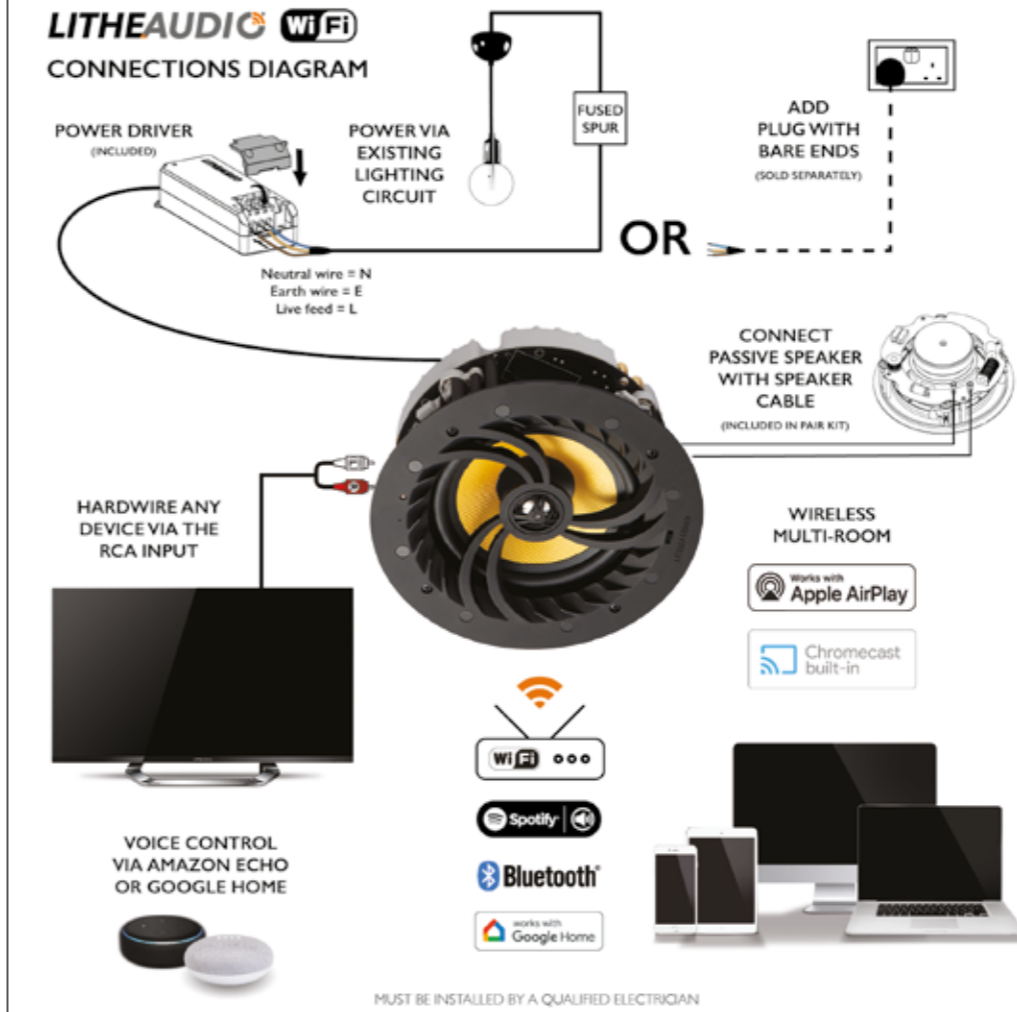

SPECIFICATIONS / FEATURES