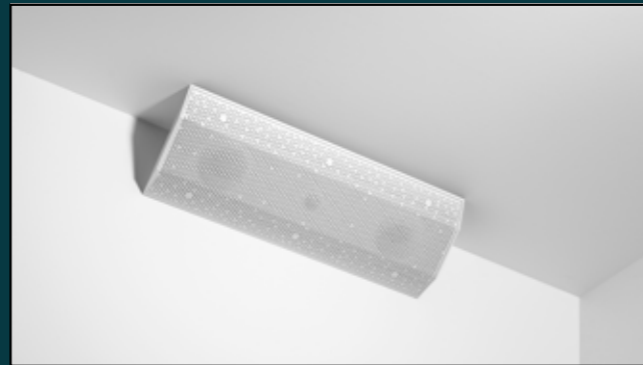

ONE SPEAKER. SIX WAYS.

ON WALL

Ideal for any wall mount application where you want to focus audio directly to an indoor or outdoor seating area.

IN CORNER

Ideal for any corner such as eaves in the garden or corners of rooms. Can mount horizontally or vertically.