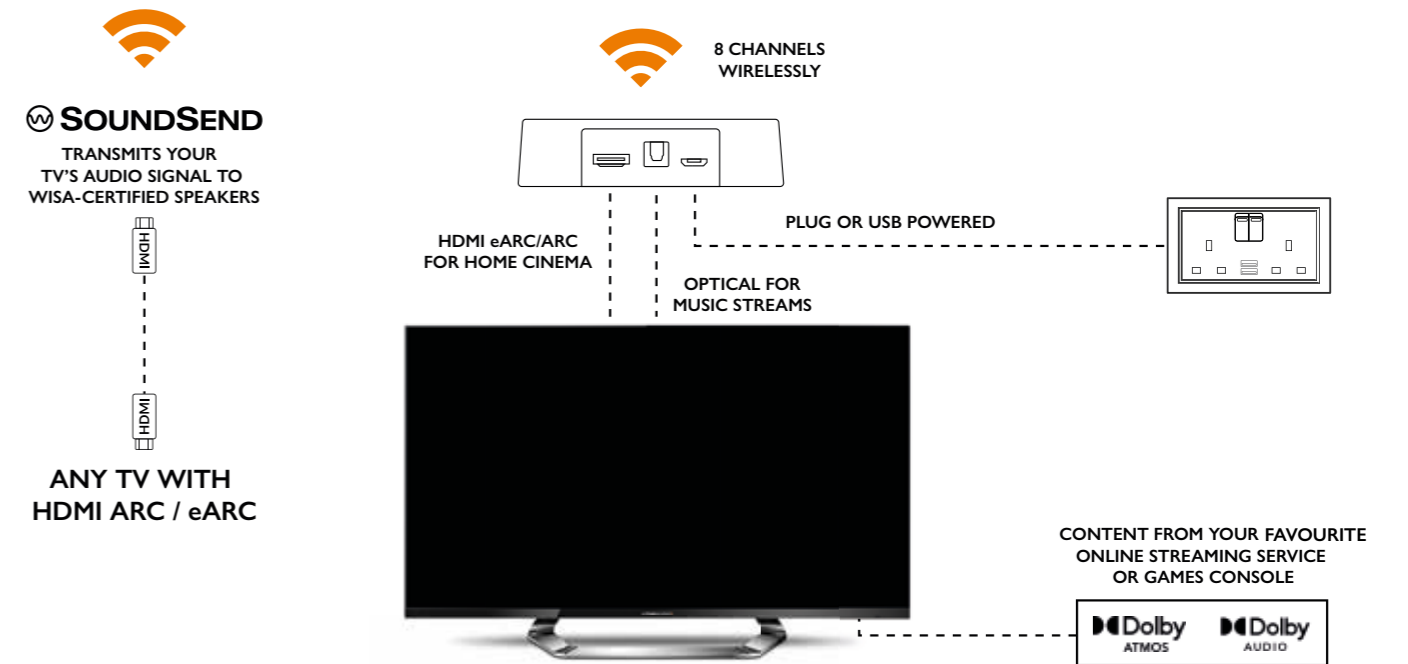

The WISA SoundSend allows immersive home cinema audio systems to be set-up and connected quickly and easily using WISA wireless audio technology. The SoundSend connects to your TV via HDMI and uses your TV's ARC (Audio Return Channel) or eARC (Enhanced Audio Return Channel) to receive audio and then transmits that audio wirelessly to Lithe Pro ceiling speakers with WISA Bolt-on OR any WISA Certified speakers for a Dolby Atmos Home Cinema setup.

VIDEO INPUTS

WIRED AUDIO

SPECIFICATIONS / FEATURES

FULLY SCALABLE WIRELESS HOME CINEMA FROM 2.0 TO 7.1 TO A 5.1.2 DOLBY ATMOS SETUP

Features

- Easy Setup**
Plug SoundSend into the HDMI ARC, HDMI eARC or optical port on your smart TV
- High Quality Audio**
Hear up to eight channels of uncompressed 24-bit 48/96kHz sound
- Connections**
Connects to any TV with ARC/eARC
- Setups**
Supports 2.0 to 7.1 and Atmos 3.1.2 and 5.1.2 configurations
- WISA Technology**
Wireless cinema without cables. no Latency and interoperal with any WISA HT certified speakers
- Dolby Atmos**
Wireless Dolby Atmos via WISA connectivity