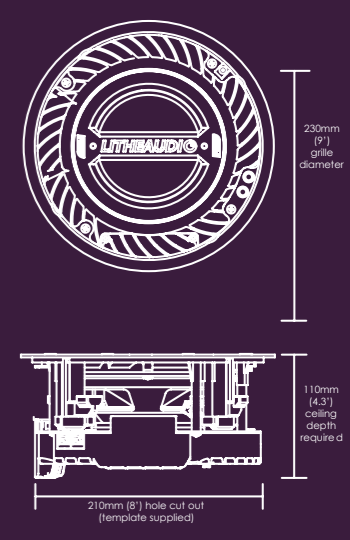

LITHEAUDIO.COM/DRIVERS

SPECIFICATIONS / FEATURES

LITHEAUDIO PRO CONNECTIONS DIAGRAM

DIMENSIONS

Speaker Grille: 230mm
Depth with PoE add-on: 140mm

OPTIONAL BOLT-ONS

PoE Module:
Power the speakers via the PoE for wiring convenience through the networking infrastructure.