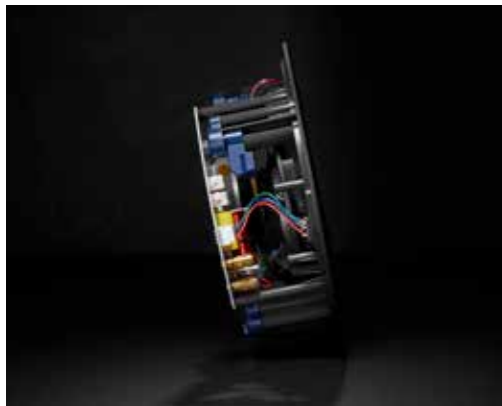

4" IP44 Passive Ceiling Speaker

03255 (Single)

Speaker Spec

Woofer: 4" Polypropylene Cone
Tweeter: 0.75" Silk Cone
Impedance: 8 Ohms
Sound Quality 70Hz-20kHz
Sensitivity (1W/1m): 88dB
Dimensions: (W x D) 186 x 83 mm
Cut Out Diameter: 165 mm
Mounting Depth: 83 mm

6.5" 2-Way Passive Ceiling Speaker

01556 (Single)

01555 (Pair)

Speaker Spec

Woofer: 6.5" Woven Glass Fibre Cone
Tweeter: 0.75" Titanium Dome
Impedance: 8 Ohms
Sound Quality 55Hz-20kHz
Sensitivity (1W/1m): 90dB
Dimensions: (W x D) 227 x 87 mm
Cut Out Diameter: 210 mm
Mounting Depth: 87 mm

6.5" 2-Way IP44 Passive Ceiling Speaker

01557 (Single)

01567 (Pair)

Speaker Spec

Woofer: 6.5" Polypropylene Cone
Tweeter: 0.75" Titanium Dome
Impedance: 8 Ohms
Sound Quality 55Hz-20kHz
Sensitivity (1W/1m): 90dB
Dimensions: (W x D) 227 x 87 mm
Cut Out Diameter: 210 mm
Mounting Depth: 87 mm

6.5" Low Profile Passive Ceiling Speaker

01568 (Single)

Speaker Spec

Woofer: 6.5" Polypropylene Cone
Tweeter: 0.75" Titanium Dome
Impedance: 8 Ohms
Sound Quality 77Hz-20kHz
Sensitivity (1W/1m): 90dB
Dimensions: (W x D) 230 x 67 mm
Cut Out Diameter: 210 mm
Mounting Depth: 67 mm

3" Spot Passive Ceiling Speaker

01553 (Single)

Speaker Spec

Woofer: 3" Woven Glass Fibre Cone
Tweeter: 0.75" Mylar Dome
Impedance: 8 Ohms
Sound Quality 130Hz-20kHz
Sensitivity (1W/1m): 90dB
Dimensions: (W x D) 116 x 58 mm
Cut Out Diameter: 100 mm
Mounting Depth: 60 mm

6.5" Stereo Passive Ceiling Speaker

01554 (Single)

Speaker Spec

Woofer: 6.5" Woven Glass Fibre Cone
Dual Tweeters: 0.75" Titanium Domes
Impedance: 8 + 8 Ohms
Sound Quality 55Hz-20kHz
Sensitivity (1W/1m): 90dB
Dimensions: (W x D) 227 x 87 mm
Cut Out Diameter: 210 mm
Mounting Depth: 87 mm

litheaudio.com/passive

Visit our website or open your phones camera and scan the QR code to visit our product page

LITHEAUDIO