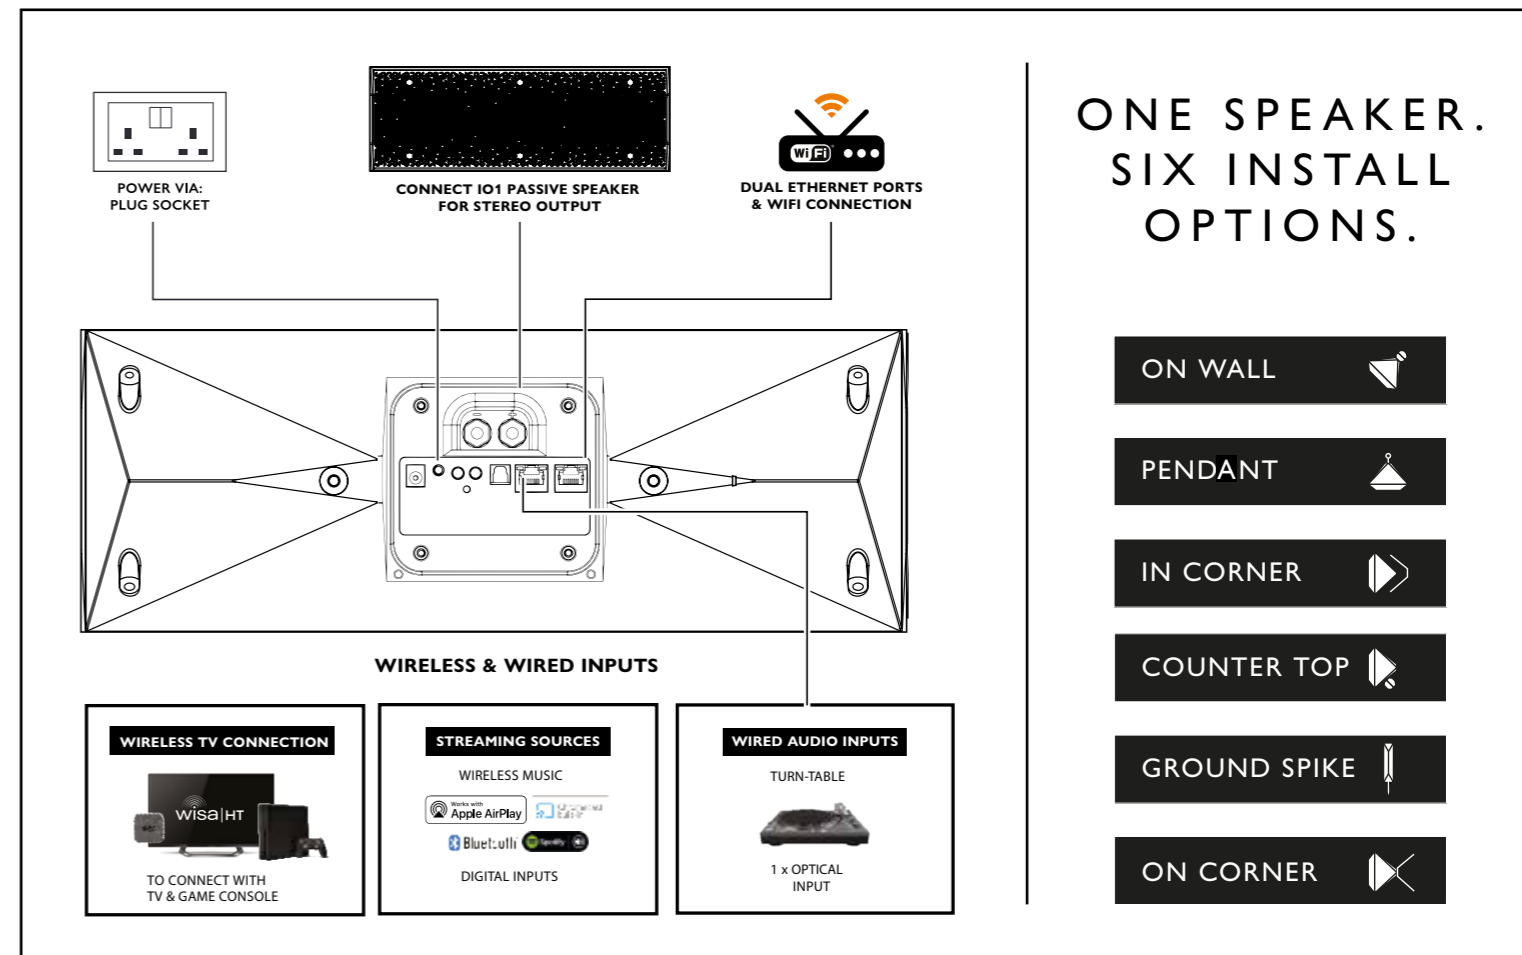

LITHEAUDIO

DISCOVER LITHE WIRELESS HOME CINEMA

Gone are the days of cluttered cables and limited seating arrangements. With the advent of wireless home cinema technology, you can now enjoy the immersive experience of a movie theatre right in your own home without the mess and limitations of traditional setups. This guide will take you through the ins and outs of selecting, setting up, and optimising your wireless home cinema, ensuring a seamless blend of style, functionality, and breathtaking audio performance.

SCAN THE QR CODE FOR ALL THE INFORMATION YOU NEED TO TURN YOUR LIVING SPACE INTO AN IMMERSIVE HOME CINEMA EXPERIENCE.

litheaudio.com/wireless-home-cinema

VIEW ALL THE INFORMATION YOU NEED HERE

SCAN THE QR CODE BELOW

WISA IO1 SURFACE MOUNT SPEAKER

LIMITLESS CINEMA POSSIBILITIES INDOORS & OUTDOORS

WIRELESS HOME CINEMA MADE EASY

The iO1 speaker elevates your audio experience to cinematic heights, offering the flexibility to create a dynamic home cinema setup in any environment. Use it indoors or outdoors, in any one of six different orientations, for unparalleled versatility. Whether you're connecting wirelessly or via a data cable, the iO1's powerful built-in amplifier and connectivity options ensure premium audio quality that fills your space with rich, immersive sound. With the iO1, transform any space into a theatre, bringing movies, gaming, music, and entertainment to life like never before.