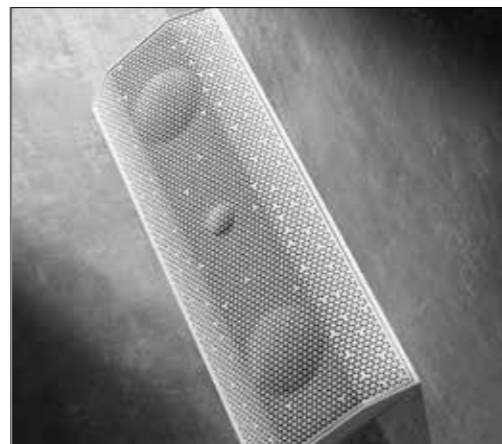

WISA IO1 SURFACE MOUNT SPEAKER

LIMITLESS CINEMA POSSIBILITIES INDOORS & OUTDOORS

WIRELESS HOME CINEMA MADE EASY

The iO1 speaker elevates your audio experience to cinematic heights, offering the flexibility to create a dynamic home cinema setup in any environment. Use it indoors or outdoors, in any one of six different orientations, for unparalleled versatility. Whether you're connecting wirelessly or via a data cable, the iO1's powerful built-in amplifier and connectivity options ensure premium audio quality that fills your space with rich, immersive sound. With the iO1, transform any space into a theatre, bringing movies, gaming, music, and entertainment to life like never before.