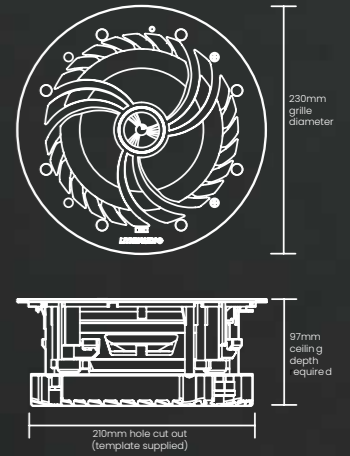

DIMENSIONS