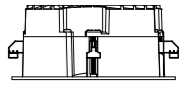

SUITABLE FOR BATHROOMS
Water resistant as standard

ROOM XX

RENAME EACH SPEAKER
Give each speaker an intuitive name to make identifying the speaker easy

AMPLIFIER BUILT IN
Just add power. Everything else you need is built in.

VOLUME CAPPING
For areas you want to ensure volume is not turned up

PASSWORD PROTECTED
Ensure your neighbours cannot connect to your speaker

Connectivity

- Works with any Bluetooth device
- Wireless Range: Up to 30 metres (Bluetooth V5.0 devices)
- Works with Ok Google
- Works with Alexa
- Line in (AUX input)
- Output for additional Passive Speaker
- Bluetooth Setup App for Android and IOS
- Lithe Sub (via Alexa)

What's in the box

- 4" Bluetooth Ceiling Speaker
- Power Supply
- Cutting Template
- Instruction Manual
- Pair kit also includes:
  4" Passive Ceiling Speaker
  5m Speaker Cable

SKU Codes

- 03250 4" Master Bluetooth Ceiling Speaker
- 03255 4" Passive Ceiling Speaker
- 03260 4" Bluetooth & Passive Ceiling Speaker Bundle (Pair kit inc 5M speaker cable)

litheaudio.com/bluetooth-4inch

Visit our website or open your phones camera and scan the QR code to visit our product page