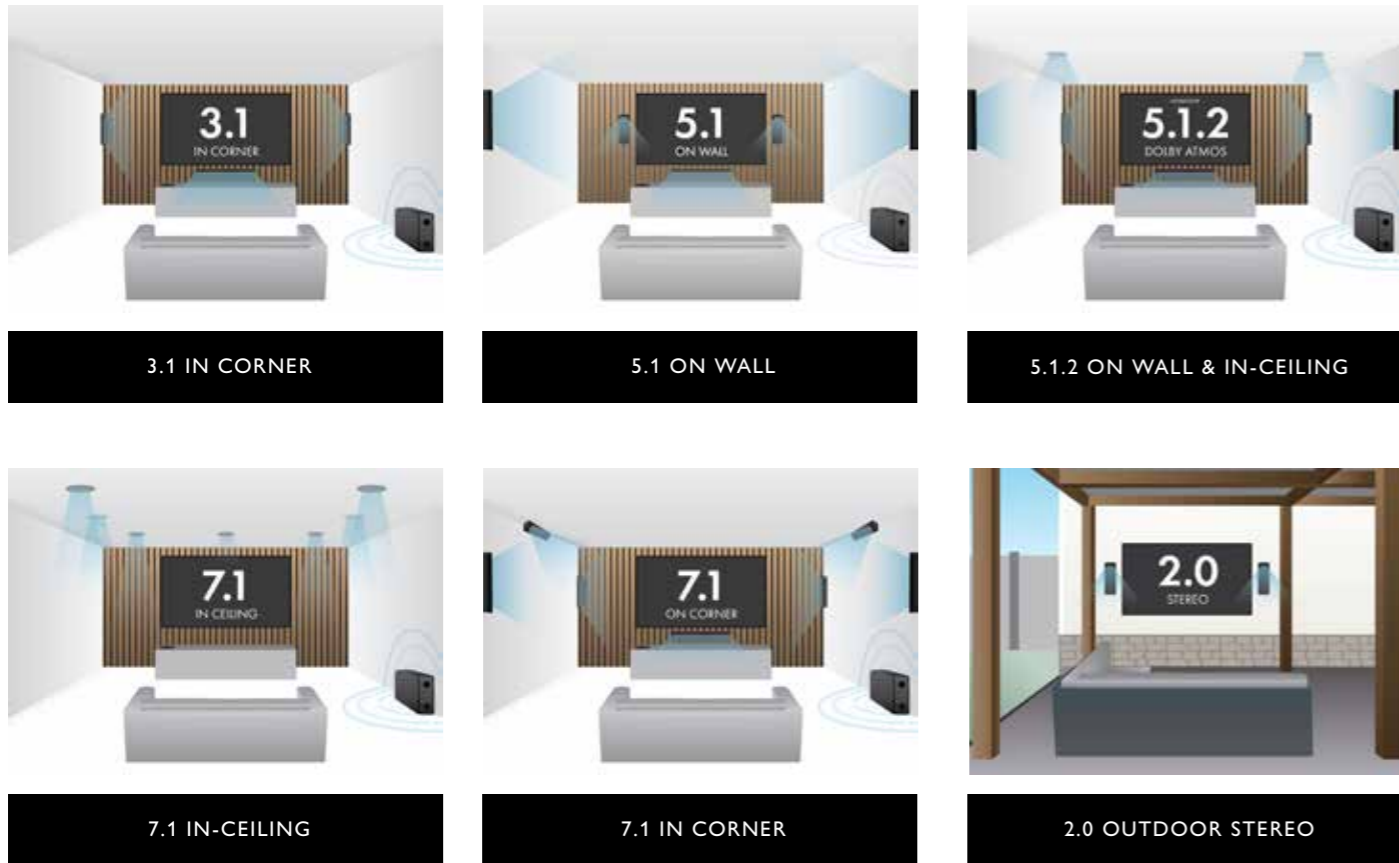

litheaudio.com/wireless-home-cinema

Visit our website or open your phones camera and scan the QR code to visit our product page

SELECTING THE RIGHT KIT FOR YOUR ROOM

SELECT WHICH PROCESSING SYSTEM IS BEST FOR YOUR REQUIREMENTS

Decide based on how and what you will connect to the system. SoundSend caters to simplicity and ease of use, perfect for plug-and-play setups. The Cinema Hub provides a broader range of connectivity options for complex systems and customised soundscapes.

BOOK A 1:1 VIDEO CALL WITH A LITHE HOME CINEMA EXPERT FOR ADVICE AND HELP WITH YOUR SYSTEM

At Lithe Audio, we are dedicated to ensuring you experience the best performance from our speakers. That's why we offer a complimentary video call service. Simply book a slot with a Lithe product expert, and we'll assist you in selecting the right products for your project and guide you to achieving the optimal sound setup for your space.

litheaudio.com/video-call

	SOUNDSSEND	CINEMA HUB
WISA CERTIFIED	✓	✓
CHANNELS	8	8
STACKING SPEAKERS UP TO 4 SPEAKERS ON EACH OF 8 CHANNELS	✓	✓
WIRELESS AUDIO LATENCY: 2.6MS.	✓	✓
HUB TO SPEAKER DISTANCE: UP TO 20 METERS.	✓	✓
HDMI ARC for Dolby Digital / EARC for Dolby Atmos	✓	✓
HDMI INPUTS	0	3
OPTICAL INPUTS	1	2
RCA INPUT	0	1
ATMOS VIRTUAL, PCM MULTI-CHANNEL, WISA: 24-BIT / 48KHZ OR 24-BIT / 96KHZ.	✓	✓
SUPPORTED AUDIO FORMATS: DOLBY DIGITAL, DOLBY DIGITAL+ DOLBY TRUEHD, DOLBY ATMOS	✓	✓
GOOGLE CHROME CAST	—	✓
BLUETOOTH	—	✓
SPOTIFY CONNECT	—	✓
AIRPLAY2	—	✓
ON SCREEN SETUP	—	✓
PHYSICAL REMOTE	—	✓
ETHERNET PORT	—	✓
ADVANCED TUNING & SIGNAL MIXING	—	✓

LITHEAUDIO

DISCOVER LITHE WIRELESS HOME CINEMA

Gone are the days of cluttered cables and limited seating arrangements. With the advent of wireless home cinema technology, you can now enjoy the immersive experience of a movie theatre right in your own home without the mess and limitations of traditional setups. This guide will take you through the ins and outs of selecting, setting up, and optimising your wireless home cinema, ensuring a seamless blend of style, functionality, and breathtaking audio performance.

SCAN THE QR CODE FOR ALL THE INFORMATION YOU NEED TO TURN YOUR LIVING SPACE INTO AN IMMERSIVE HOME CINEMA EXPERIENCE.

litheaudio.com/wireless-home-cinema

VIEW ALL THE INFORMATION YOU NEED HERE

SCAN THE QR CODE BELOW