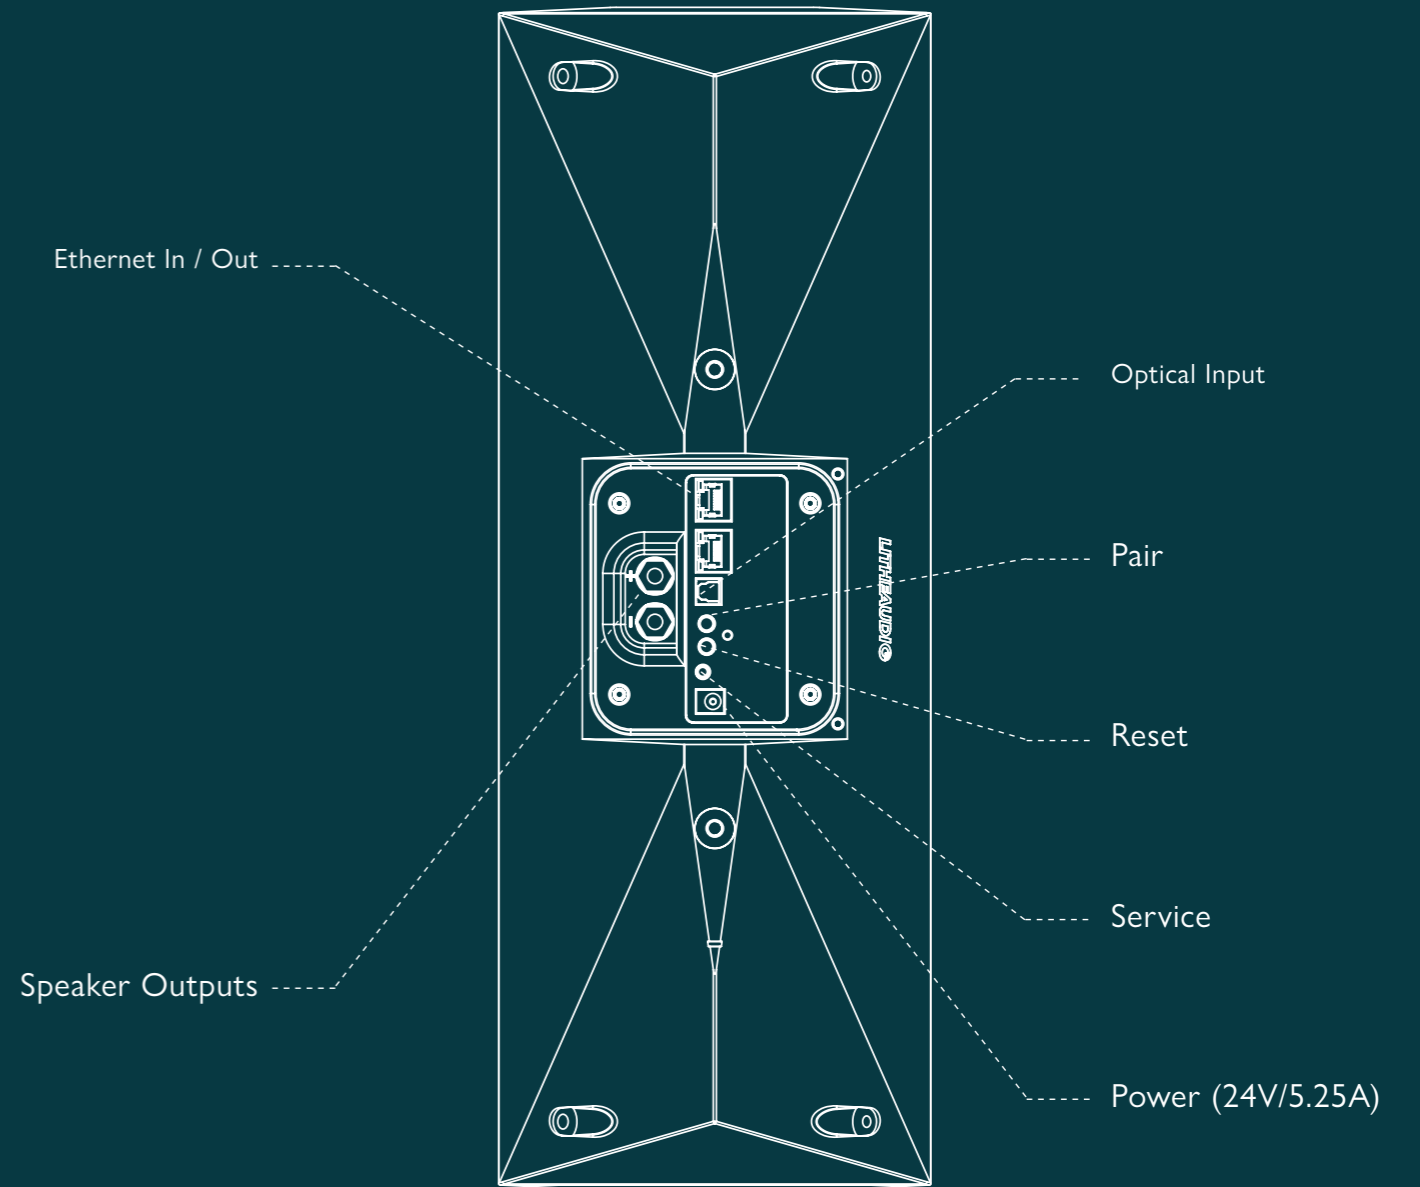

WIRELESS OR WIRED CONNECTIONS

Choice of connectivity to use with a variety of streaming services or cabled equipment.