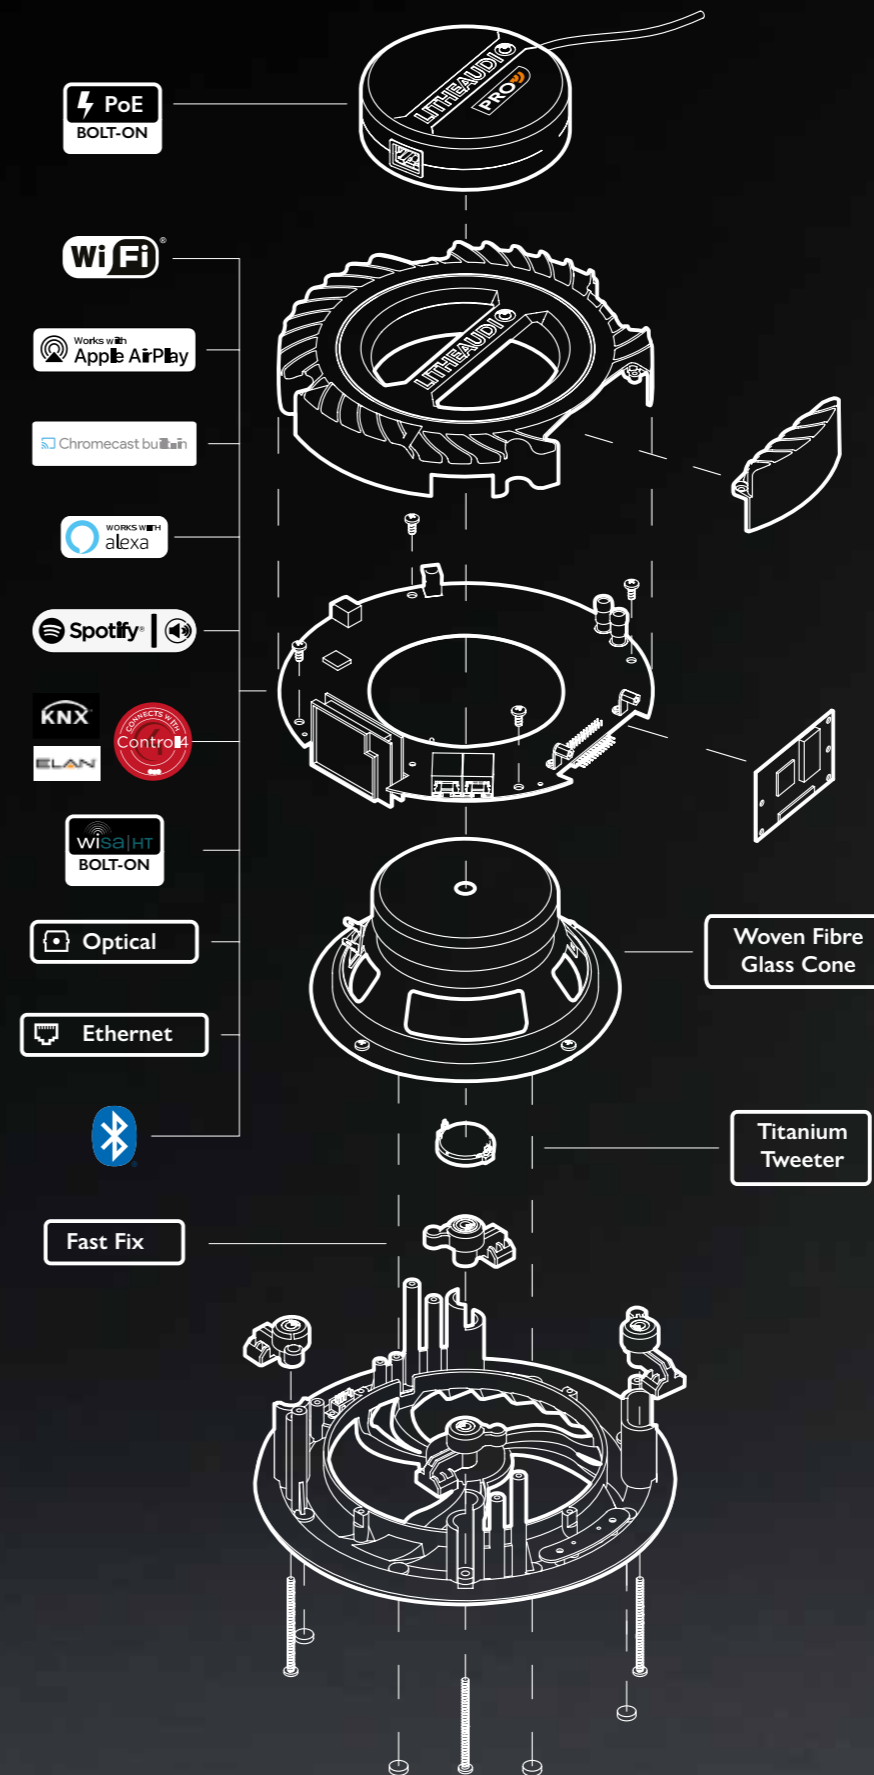

ULTIMATE CONNECTIVITY.

CUTTING EDGE PERFORMANCE.

WIRELESS & WIRED

Works in dual band 5GHz and 2.4GHz Wi-Fi spectrum or can be hardwired via ethernet cable for a hardwired data connection

CRYSTAL CLEAR AUDIO