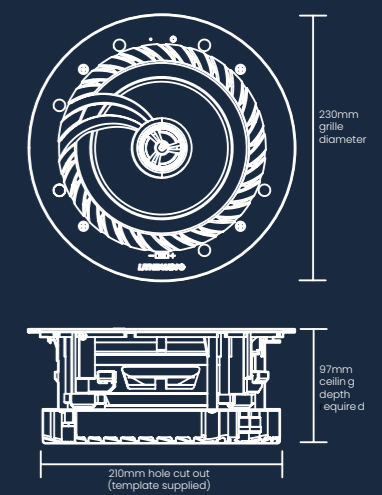

SPECIFICATIONS / FEATURES

LITHEAUDIO CONNECTIONS DIAGRAM

DIMENSIONS

AS EASY AS FITTING A DOWNLIGHT.
JUST ADD POWER.

Features	Speaker Spec	Connectivity
30m Wireless Range Latest Bluetooth 5.0 technology built-in	Sound Quality THD+N<0.009%, 55Hz-20kHz (+/- 3dB) RMS Power: 50W RMS Impedance: 8 Ohms nominal Sensitivity (1W/1m): 90dB Digital Class D Amplifier Audio Sample Rate: 8Khz Woofer: 6.5" Woven Glass Fibre cone / Polypropylene Cone (IP44) Tweeter: 0.75" Titanium Cone Transformer Output Supply : DC24V / 2.5A IP rating: IP44 (Bathroom models only) Operating Temperature 0° to 40° C (32° to 104° F) Storage Temperature -20° to 70° C (4° to 158° F)	Bluetooth 5.0 (30m range) Works with Ok Google Works with Alexa Line in (RCA input) Qualcomm aptX Low Latency Bluetooth Setup App for Android and IOS
All-In-One Solution Amplifier & Bluetooth built-in, so all you need is power	Amplifier Built-In Powerful 50w rms class d amplifier	What's in the box Bluetooth Ceiling Speaker Power Supply Cutting template Instruction manual
30m Wireless Range Latest Bluetooth 5.0 technology built-in	Voice Control With Alexa Or Google Fully compatible with Amazon Echo and Google Home devices	
Connect To Your TV Via Bluetooth Low latency quality audio with aptx technology	RCA Input Hardwire a turntable, pc or your old iPod	
Rename Each Speaker Use the lithe setup app to configure your speakers	High-Quality Audio Delivering superb sound quality with pin sharp clarity	
Pin Protection Add a pin to the speaker for security		
SKU Codes		