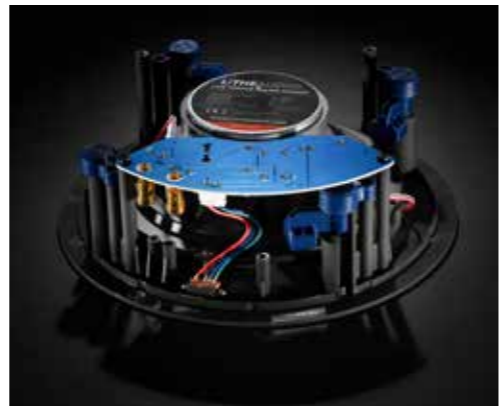

4" IP44 Passive Ceiling Speaker

03255 (Single)

Speaker Spec

Woofer: 4" Polypropylene Cone
Tweeter: 0.75" Silk Cone
Impedance: 8 Ohms
Sound Quality 70Hz-20kHz
Sensitivity (1W/1m): 88dB
Dimensions: (W x D) 186 x 83 mm
Cut Out Diameter: 165 mm
Mounting Depth: 83 mm

6.5" 2-Way Passive Ceiling Speaker

01556 (Single)

01555 (Pair)

Speaker Spec

Woofer: 6.5" Woven Glass Fibre Cone
Tweeter: 0.75" Titanium Dome
Impedance: 8 Ohms
Sound Quality 55Hz-20kHz
Sensitivity (1W/1m): 90dB
Dimensions: (W x D) 227 x 87 mm
Cut Out Diameter: 210 mm
Mounting Depth: 87 mm

6.5" 2-Way IP44 Passive Ceiling Speaker

01557 (Single)

01567 (Pair)

Speaker Spec

Woofer: 6.5" Polypropylene Cone
Tweeter: 0.75" Titanium Dome
Impedance: 8 Ohms
Sound Quality 55Hz-20kHz
Sensitivity (1W/1m): 90dB
Dimensions: (W x D) 227 x 87 mm
Cut Out Diameter: 210 mm
Mounting Depth: 87 mm

6.5" Low Profile Passive Ceiling Speaker

01568 (Single)

Speaker Spec

Woofer: 6.5" Polypropylene Cone
Tweeter: 0.75" Titanium Dome
Impedance: 8 Ohms
Sound Quality 77Hz-20kHz
Sensitivity (1W/1m): 90dB
Dimensions: (W x D) 230 x 67 mm
Cut Out Diameter: 210 mm
Mounting Depth: 67 mm

3" Spot Passive Ceiling Speaker

01553 (Single)

Speaker Spec

Woofer: 3" Woven Glass Fibre Cone
Tweeter: 0.75" Mylar Dome
Impedance: 8 Ohms
Sound Quality 130Hz-20kHz
Sensitivity (1W/1m): 90dB
Dimensions: (W x D) 116 x 58 mm
Cut Out Diameter: 100 mm
Mounting Depth: 60 mm

6.5" Stereo Passive Ceiling Speaker

01554 (Single)

Speaker Spec

Woofer: 6.5" Woven Glass Fibre Cone
Dual Tweeters: 0.75" Titanium Domes
Impedance: 8 + 8 Ohms
Sound Quality 55Hz-20kHz
Sensitivity (1W/1m): 90dB
Dimensions: (W x D) 227 x 87 mm
Cut Out Diameter: 210 mm
Mounting Depth: 87 mm

litheaudio.com/passive

Visit our website or open your phones camera and scan the QR code to visit our product page

LITHEAUDIO