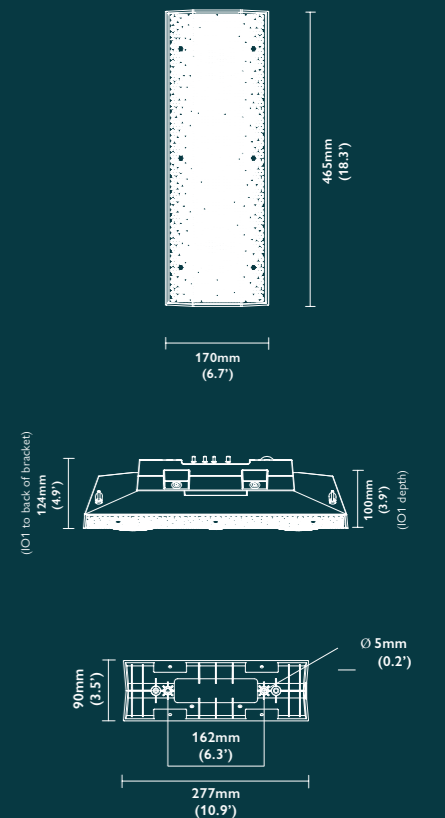

SPEAKER AND BRACKET DIMENSIONS

Features

- **Outdoor Rated to Impressive IP66**
  Weather Resistant IP66 rated protection, impenetrable by weather, high pressure jets of water and even a total soaking
- **All-In-One Solution**
  Amplifier and Wi-Fi all built-in, just add power
- **Place Anywhere**
  Mount 6 different ways to suit your installation requirements
- **Built-in AirPlay 2 and Google Chromecast**
  Stream music directly from your Smart Phone / Tablet to control multiple rooms at the same time
- **Easy Connection**
  Connect to plug socket or existing light circuit or any power source available 230V or 110V supply

Multi-Room Audio
Connect multiple iO1's and Lithe Audio Ceiling Speakers for a whole home, indoor and outdoor audio experience

Dynamic Sound
Fully Adjustable EQ via Lithe App to deliver fine tuned optimal sound

Choice of Connectivity
Wireless and Wired Connections to use with any streaming service or cabled equipment

Audio Spec

- RMS Power: 100W RMS (2x 50W)
- Frequency Response (-3dB) 60Hz - 20kHz
- Frequency Range (-10dB) 38Hz - 20kHz
- Impedance: 4 Ohms nominal (8 Ω)
- Sound Quality THD+N <0.01%
- Sensitivity (1W/1m): 82dB
- Coverage (1-4kHz): Vertical 100° / Horizontal 170°
- Type: Class D (Digital)
- Audio Compression: 192kHz / 24 bits

Connectivity

- Wi-Fi certified 2.4Ghz / 5Ghz (802.11a/b/g/n/ac)
- 10/100 Ethernet Ports (In/Out) (For hardwire connection)
- Apple AirPlay 2 and Google Chromecast
- Spotify Connect
- Bluetooth 5.0
- Works with OK Google
- Line In (Optical), auto-detecting
- Passive Speaker Output

Speaker Spec

- **Dimensions:** (H X W X D) 465 X 170 X 100mm (18.3 X 6.7 X 3.9 inches)
- Power Input Supply: 100 - 240V, 50/60Hz / 2.5A
- Colour: Matt Black or White
- Woofer: 2 x 3" Waterproof Coated Paper Cone
- Tweeter: 0.75" Waterproof Coated Silk Dome
- Operating Temperature: -10C to 50C (-50F - 122F)
- Storage Temperature: -20C to 60C (-68F - 140F)
- Net Weight: 3.7kg (8.1lbs) (Single)
- Shipping Weight: 9.5kg (20.94lbs) (Pair)
- IP Rating: IP66
- Housing Material: ABS+PC (UL f1/f2 Certification Standard UL746C-V0)
- Grille: Aluminium (UV Powder Coating)

What's in the box

- iO1 Surface Mount Speaker
- Power Supply
- Mounting Bracket
- Instruction Manual
- 16 AWG Tin Coated Copper Cable (included with Pair only)

Accessories available

- **06850** 16AWG Speaker Cable 7m
- **06840** iO1 Garden Spike Black (single)
- **06841** iO1 Garden Spike White (single)
- **06852** iO1 Eyelet Kit (Single)

SKU Codes

- **06800** iO1 WiFi Speaker (Single) - Black
- **06801** iO1 WiFi Speaker (Single) - White
- **06810** iO1 WiFi Speaker (Pair) - Black
- **06811** iO1 WiFi Speaker (Pair) - White
- **06820** iO1 Passive Speaker (Single) - Black
- **06821** iO1 Passive Speaker (Pair) - Black
- **06830** iO1 Passive Speaker (Single) - White
- **06831** iO1 Passive Speaker (Pair) - White