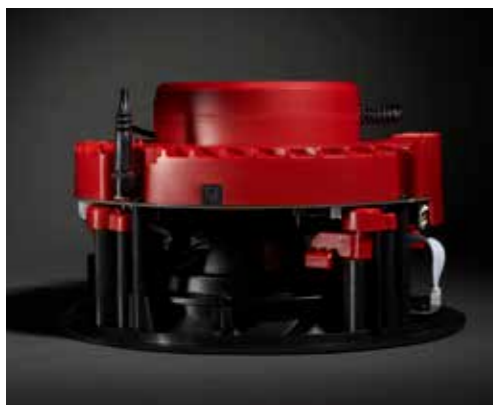

AWARD WINNING

Our Pro Series Ceiling Speakers have won multiple industry awards.

(OPTIONAL BOLT-ON)
PoE++

POE POWER DELIVERY FOR CONVENIENCE OF INSTALLATION AND CONTROL

Powered directly from the network cabling infrastructure, the all-in-one Pro Series uses the latest standard: IEEE 802.3bt to deliver up to 70W of power to each speaker.