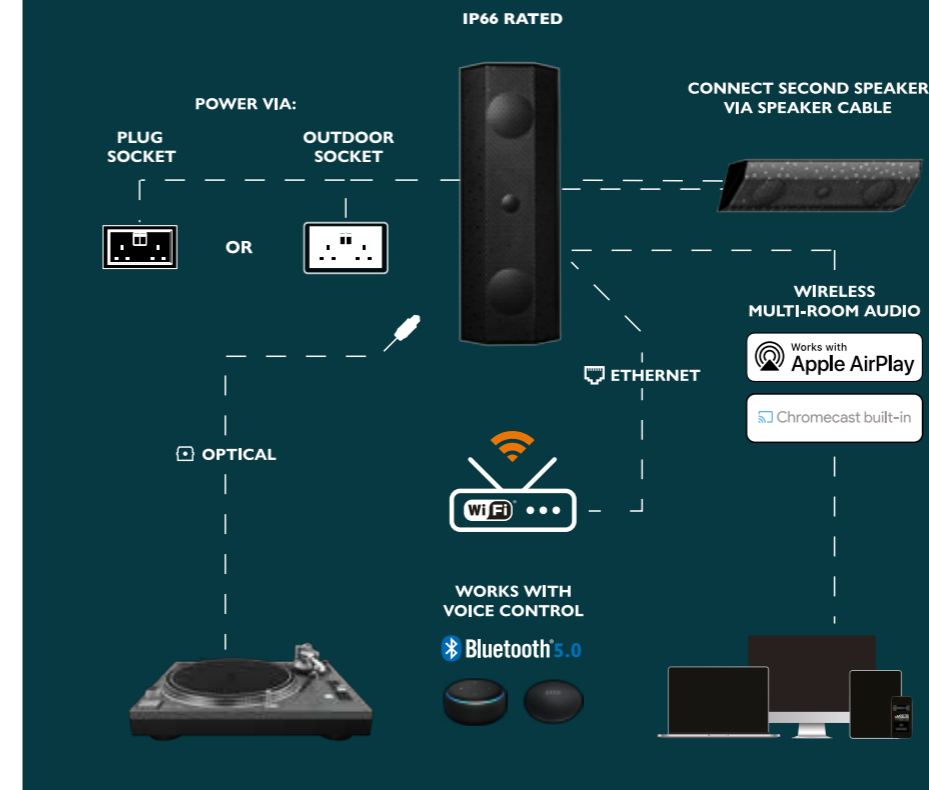

Experience the versatility of the iO1 speaker, suitable for both indoor and outdoor use, offering six different mounting options to suit your specific needs. Available in both active and passive versions, as well as black and white colour options, this speaker provides flexibility and customisation. The active models come equipped with a robust amplifier and comprehensive connectivity, ensuring superior audio quality and effortless installation.

OUTDOOR & INDOOR SURFACE MOUNT SPEAKER

MULTI-ROOM. MULTI-PURPOSE.

The iO1 speaker can be used indoors and outdoors with 6 different mounting methods available. Connect to the speakers wirelessly or via a data cable. With a powerful amplifier and connectivity all built in, this active surface mount speaker delivers premium audio quality and ease of installation in one versatile package.

ALL-IN-ONE SYSTEM. JUST ADD POWER.

SPEAKER AND BRACKET DIMENSIONS

Features

- Outdoor Rated to Impressive IP66**
Weather Resistant IP66 rated protection, impenetrable by weather, high pressure jets of water and even a total soaking
- All-In-One Solution**
Amplifier and Wi-Fi all built-in, just add power
- Place Anywhere**
Mount 6 different ways to suit your installation requirements
- Built-in AirPlay 2 and Google Chromecast**
Stream music directly from your Smart Phone / Tablet to control multiple rooms at the same time
- Easy Connection**
Connect to plug socket or existing light circuit or any power source available 230V or 110V supply

Multi-Room Audio
Connect multiple iO1's and Lithe Audio Ceiling Speakers for a whole home, indoor and outdoor audio experience

Dynamic Sound
Fully Adjustable EQ via Lithe App to deliver fine tuned optimal sound