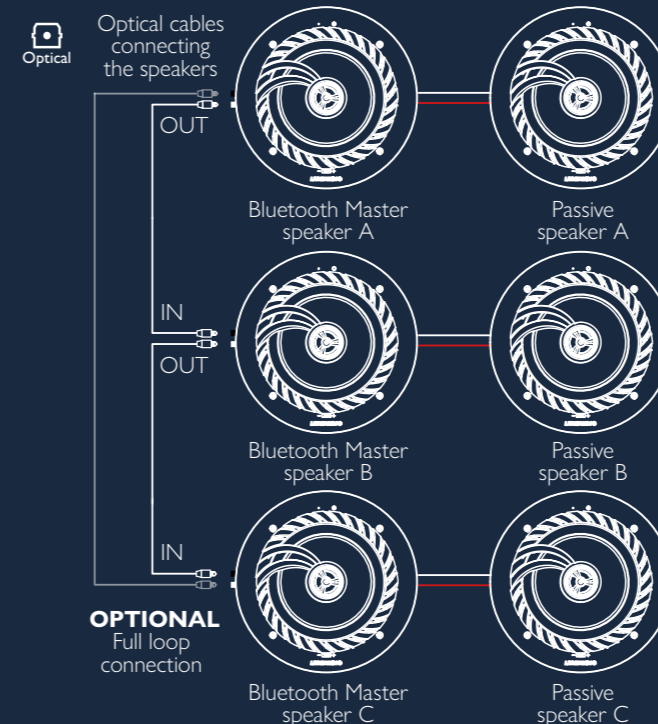

POWER IT. SYNC IT. PLAY IT.™

Our All-in-one Wireless Bluetooth 5 Ceiling Speakers empower you to play Apple Music, Amazon Music, Spotify or any other audio streaming service from your phone. We combine an Amplifier, Bluetooth Receiver, and a High-Quality Speaker, to offer you the ideal all-in-one solution for your property.