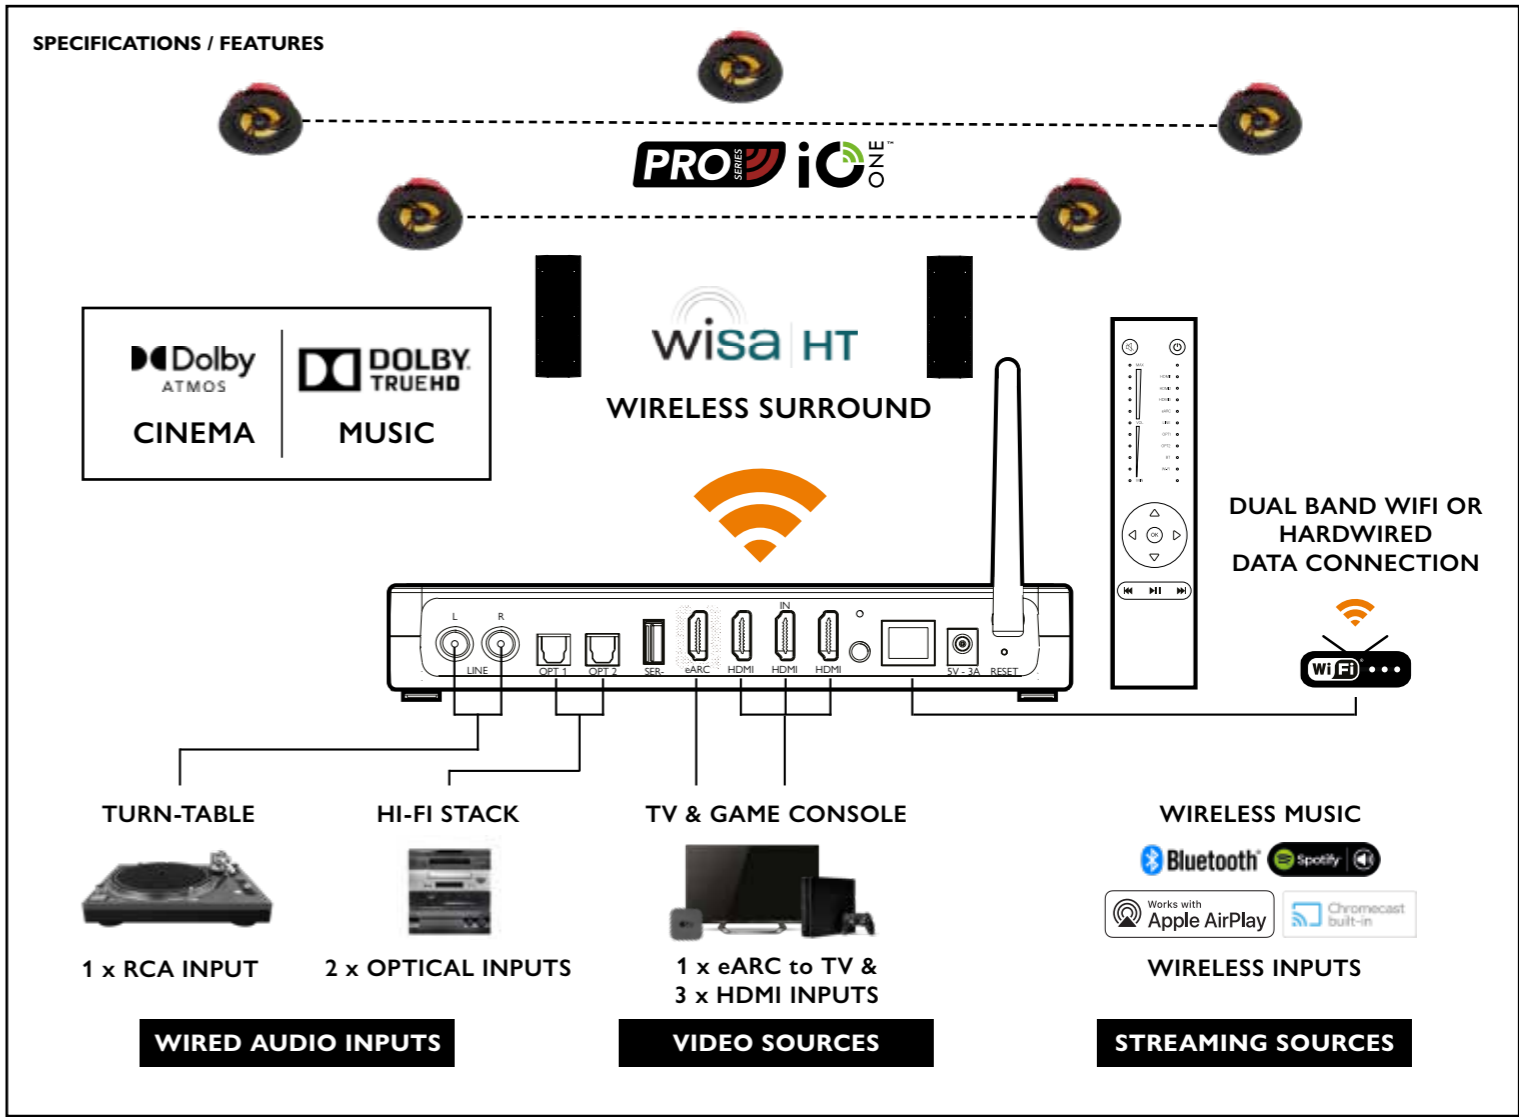

litheaudio.com/CinemaSubwoofer

Visit our website or open your phones camera and scan the QR code to visit our product page

LITHEAUDIO

CINEMA HUB
WISA CINEMA HUB
 YOUR DIGITAL AVR

NEW

WIRELESS ALTERNATIVE TO AN AVR

This powerful device combines the best digital and analogue audio inputs for wireless streaming and video via HDMI inputs into one compact media unit. The Hub allows you to connect all of your audio and video components, such as a TV, DVD player, and gaming console, and control them with a single remote. The Hub is connected wirelessly to any WISA-certified speaker which amplifies the signal and delivers powerful, high-fidelity sound for a home theatre setup without cables.